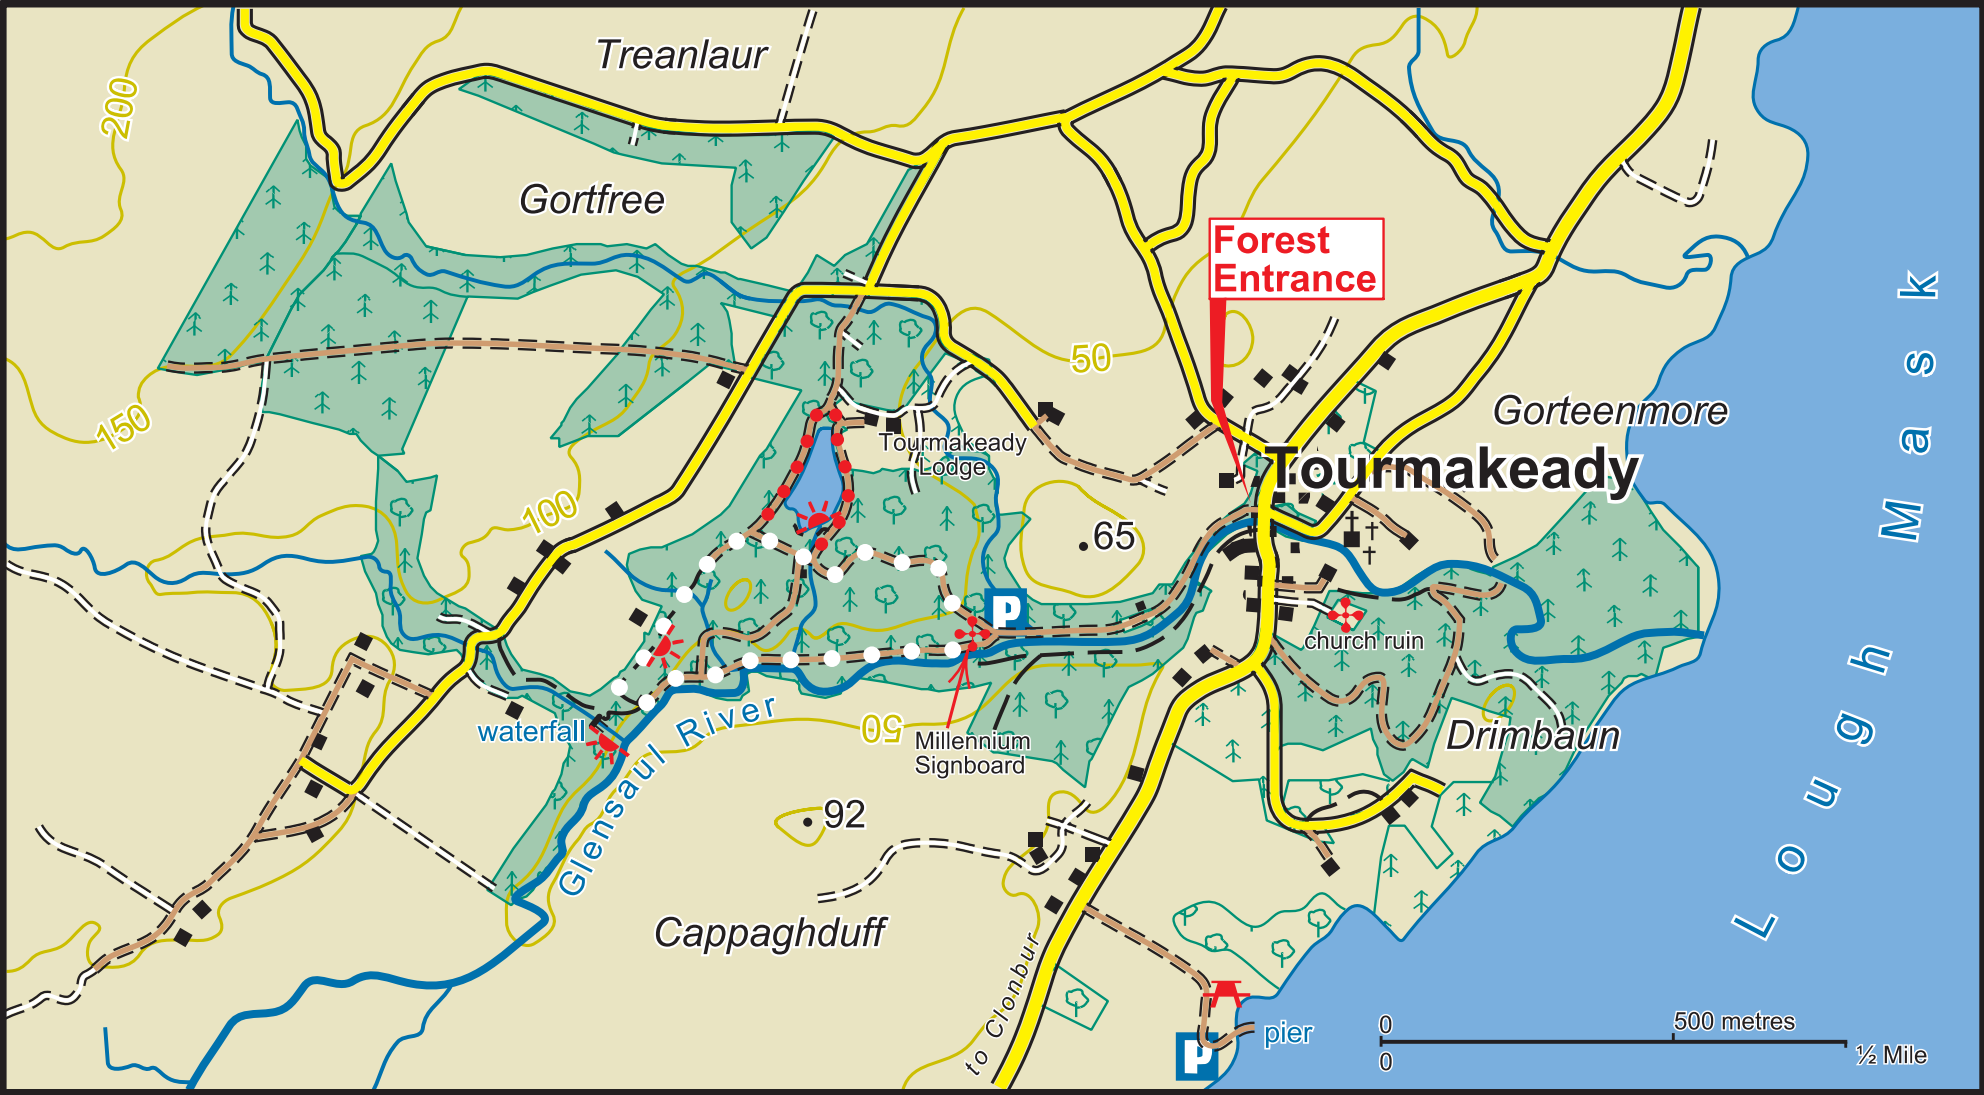

Tourmakeady Forest

-  Main Road
-  Minor Road
-  Forest Road
-  Forest Track
-  Path
-  Viewpoint

-  Car Park
-  Parking Spot
-  Heritage Site
-  Picnic Area
-  Refreshments
-  Toilets

-  Coillte Properties
-  Conifer Forest
-  Broadleaf Forest

-  Nature Trail
-  Red Walk

The representation on the map of roads, tracks and paths outside Coillte property should not be interpreted as conferring a right of way.